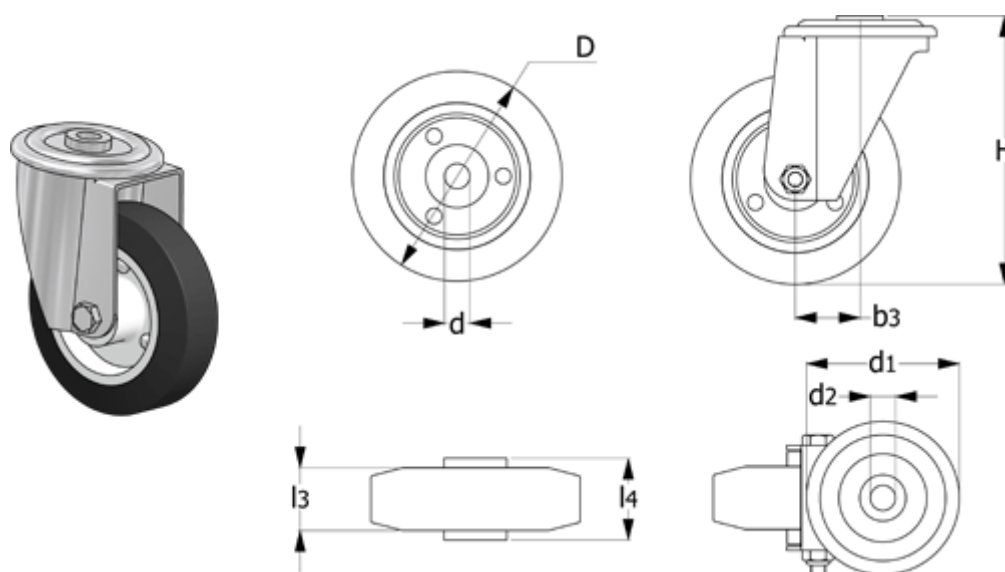

Data Sheet

Article number: 2314450211

Description: E+G rubber wheel 450211
RE.E3-125-FBL-N turning plate without brake

Measures

b3	= 37
Code	= 450211
d	= 15
D	= 125
d1	= 73
d2	= 12
Dynamic load (N)	= 1300
g	= 1090

H	= 156
l3	= 37.5
l4	= 44
Rolling resistance (N)	= 850
Type	= RE.E3-125-FBL